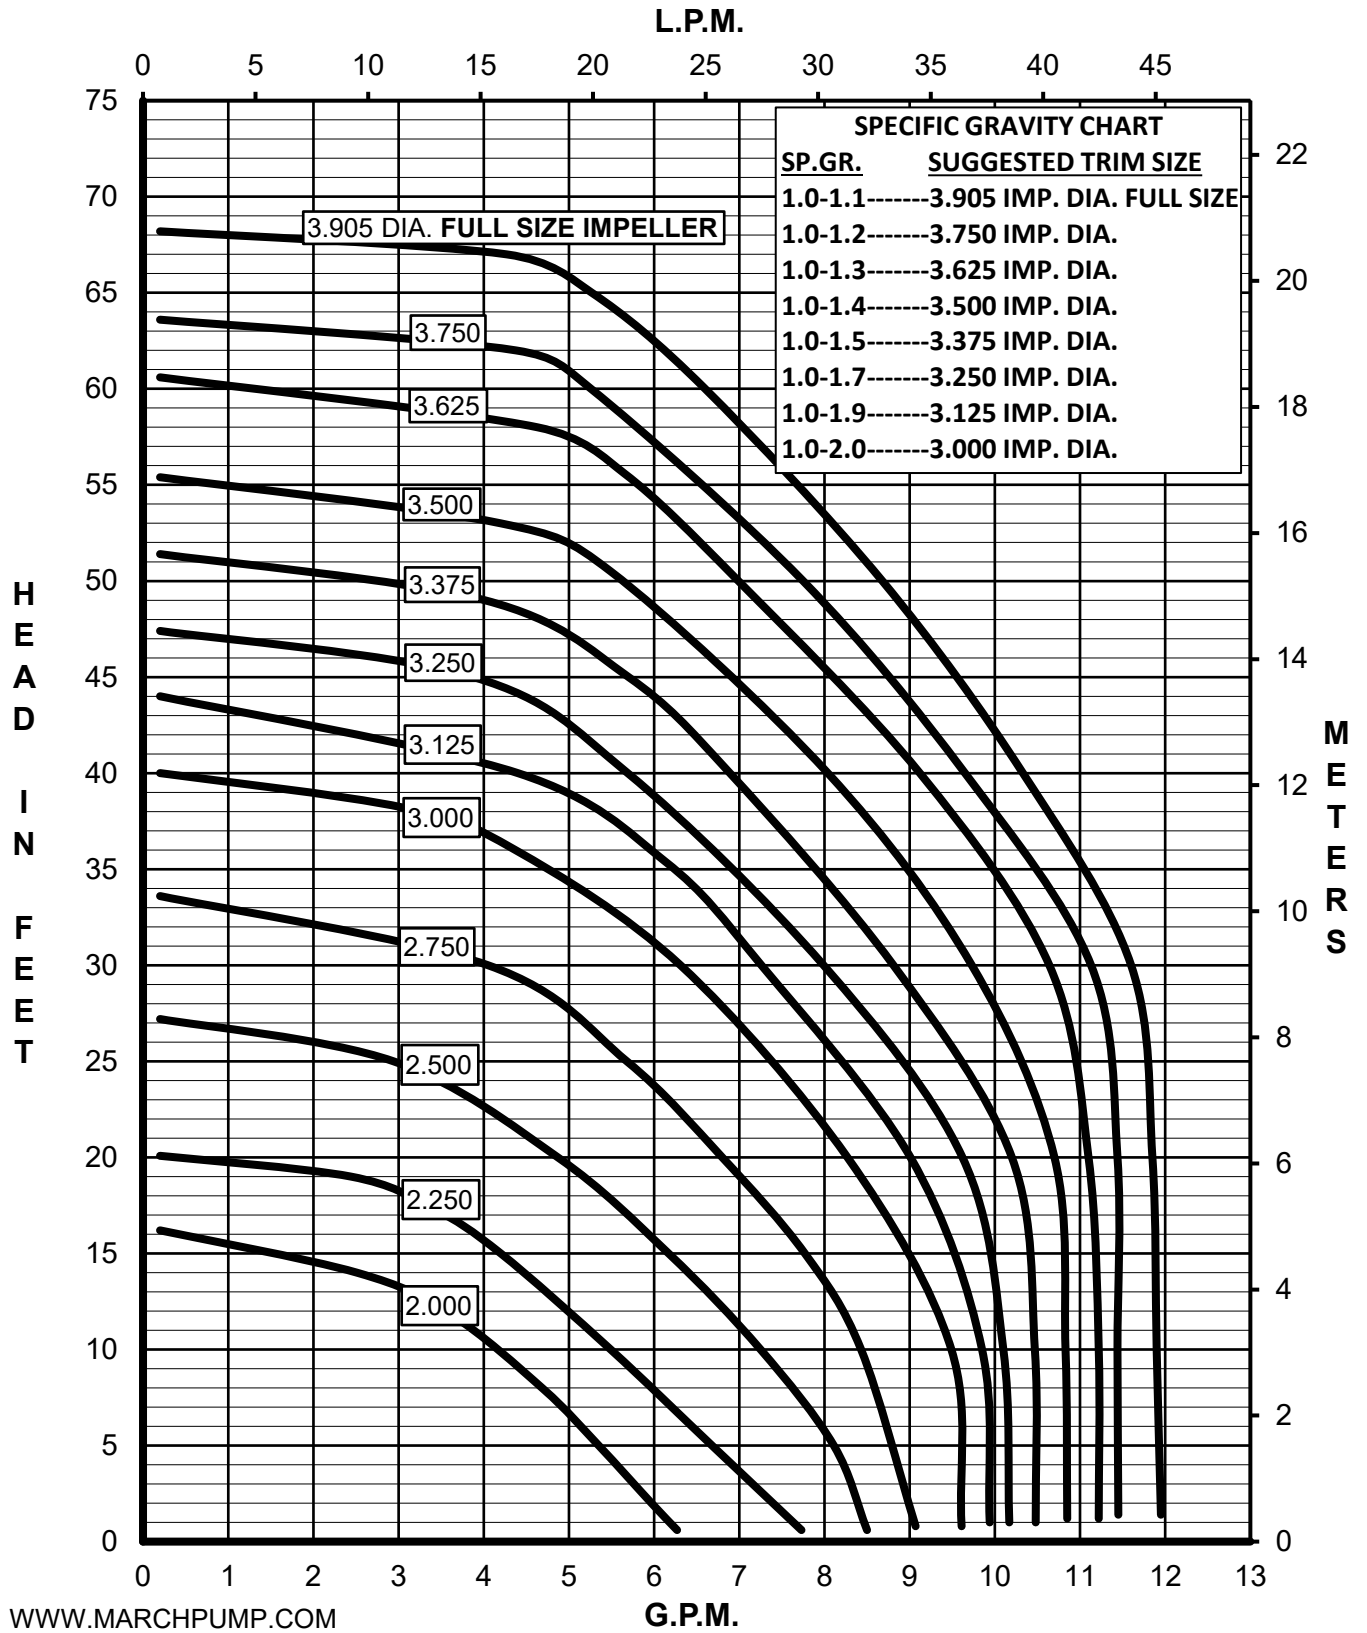

# MARCH PUMPS

Model	Hz	Phase	HP		
335-CP-MD / 335-K-MD	60	1 & 3	1/3		
335-AP-MD					

**Impeller Trim Curves 60Hz**

# MARCH PUMPS

Model	Hz	Phase	HP		
335-CP-MD / 335-K-MD	50	1 & 3	1/3		
335-AP-MD					

**Impeller Trim Curves 50Hz**