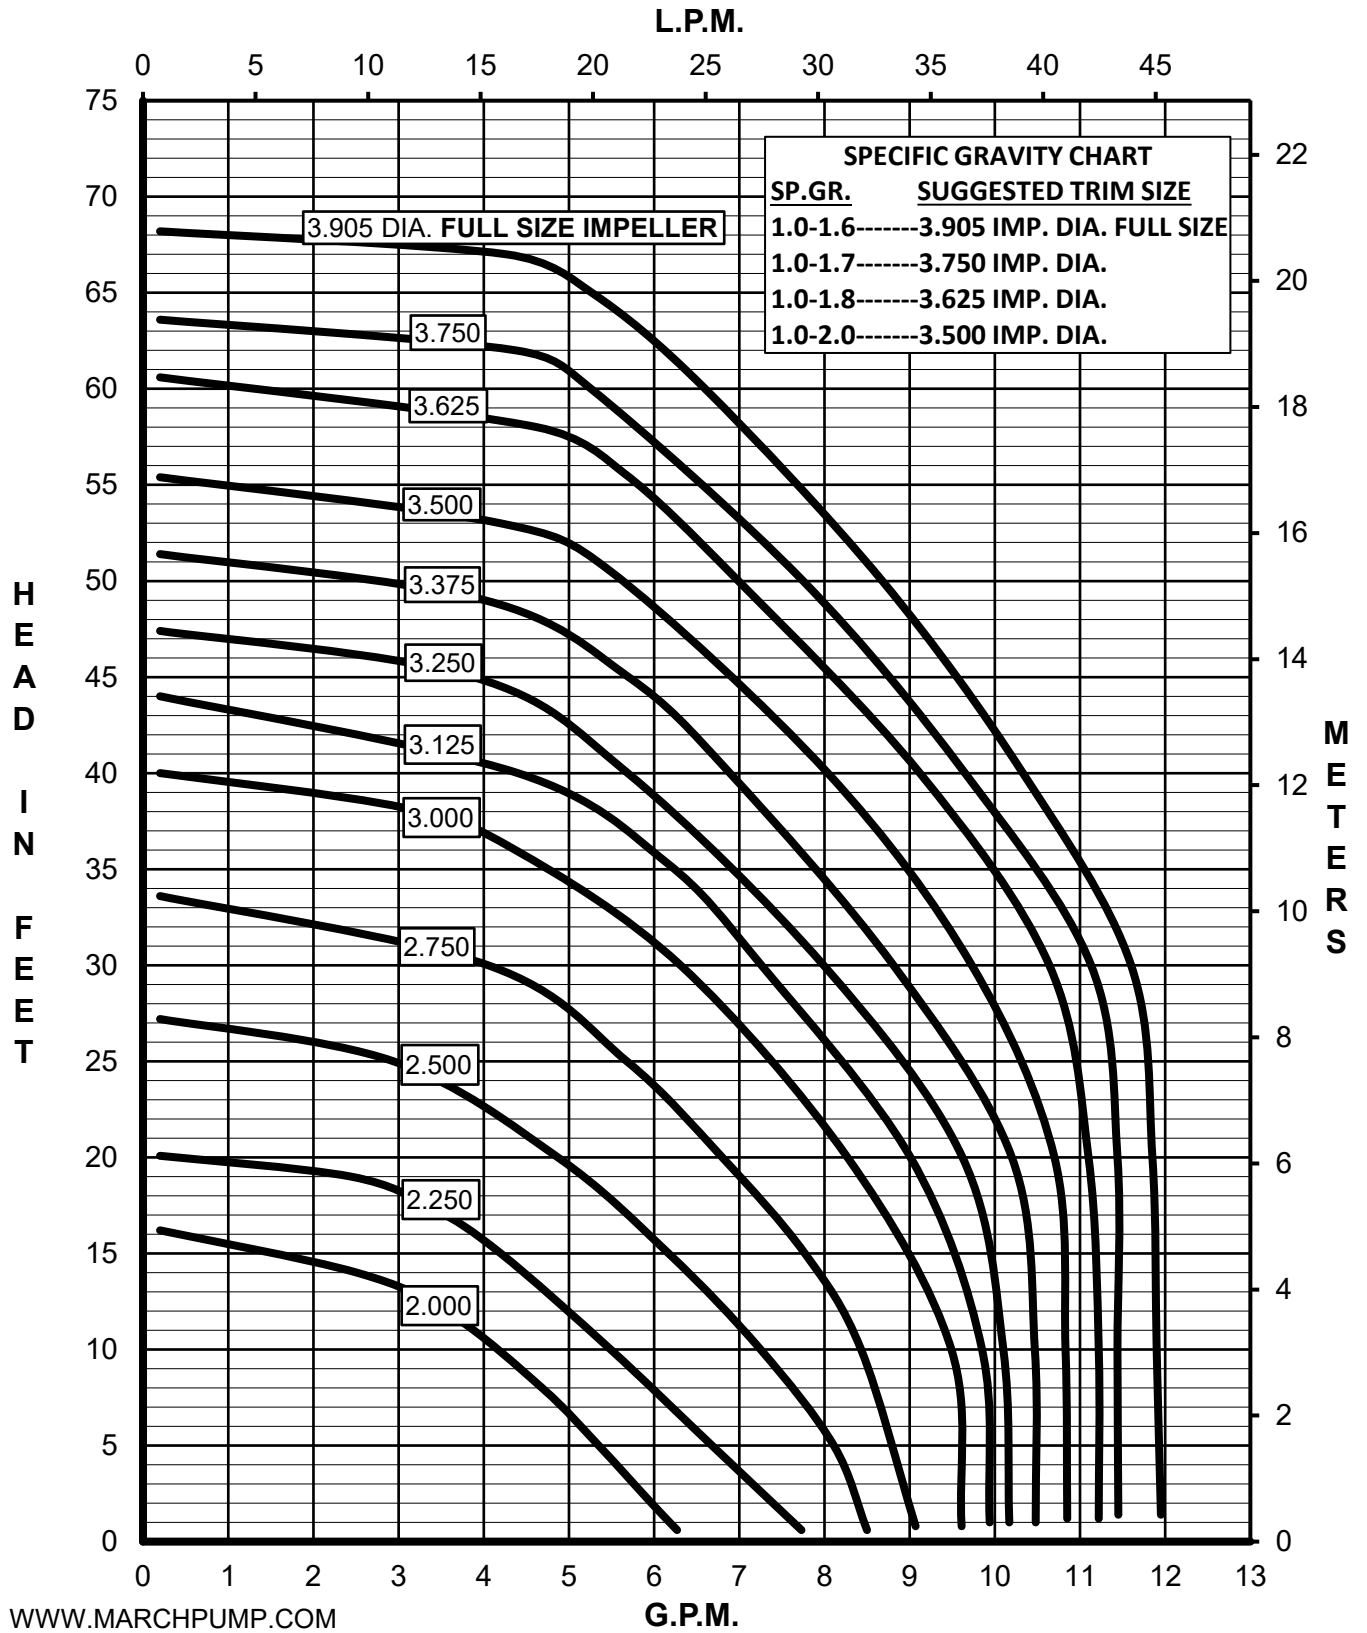

# MARCH PUMPS

| Model                | Hz | Phase | HP  |  |  |
|----------------------|----|-------|-----|--|--|
| 335-CP-MD / 335-K-MD | 60 | 1 & 3 | 1/2 |  |  |
| 335-AP-MD            |    |       |     |  |  |

**Impeller Trim Curves 60Hz**

**Impeller Trim Curves 50Hz**